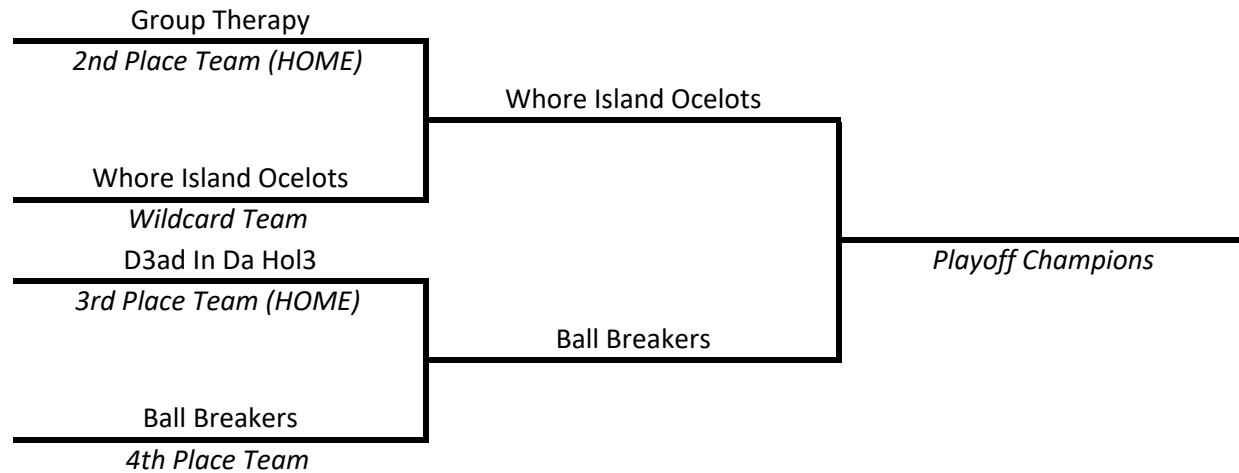

★ PLAYOFFS ★

SILVER TIER

Divisions Of 9 To 13 Teams

**Division Champions (First Place At The End Of The Session) AND
Playoff Champions Advance To The World Qualifier Tournament**

WILDCARD TEAMS

- Whore Island Ocelots
- American Pride
- All My Friends...
- Dilly Dilly
- The Blue Turtles
- Whammy's

**INELIGIBLE FOR
WILDCARD DRAW**
TRBLMKRS

Division Champions: No Fun

Please see the schedule on your APA Online Member Services account to see when you play

All players must play at least 5 matches with a team during regular session to gain eligibility into playoffs